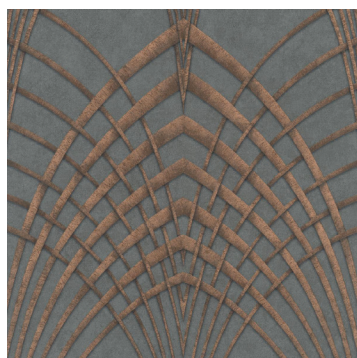

A & B | Alexa Hampton Collection: **Theodore Alexander, Suite 30.**

C | Gianti wallcovering: **Decoroom, Suite 38.**