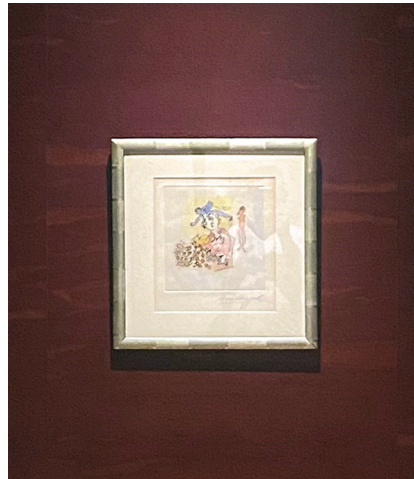

MDC RESOURCES

GUEST BEDROOM 1

Wallcovering
Rozmallin, Suite 60
Table lamps: **City Lights Detroit**, Suite 98

GUEST BEDROOM 2

Wallcovering
Rozmallin, Suite 60
Bed: **Kravit**, Suite 105
Nightstands:
RJ Thomas Ltd., Suites 72 & 82
Wall lamps: **City Lights Detroit**, Suite 98

NOTABLE ART: Marc Chagall, Salvador Dali, Joan Miro, Jacques Nestle