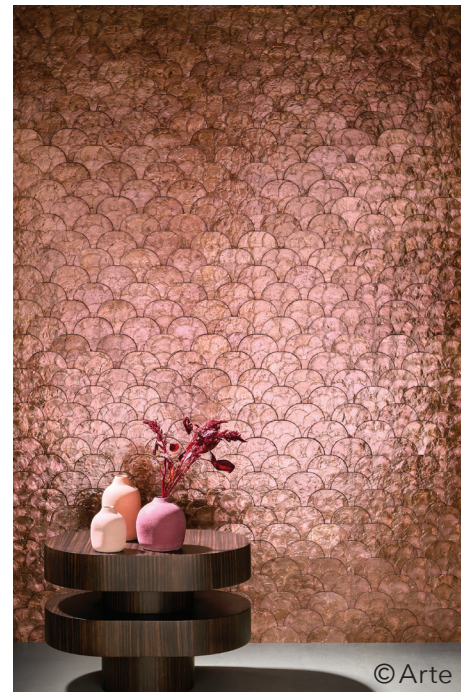

1.

2.

3.

4.

1. Beat Rhythmic wall mural on cotton canvas linen by Phillip Jeffries, **Tennant & Associates**

2. Flight Sunrise (clouds only) wall mural on cotton canvas linen by Phillip Jeffries, **Tennant & Associates**

3. Rhapsody Ravenala fabric by Osborne & Little, **Rozmallin**

4. Samal Camber natural shell wallcovering in vintage blush by Arte, **Rozmallin**