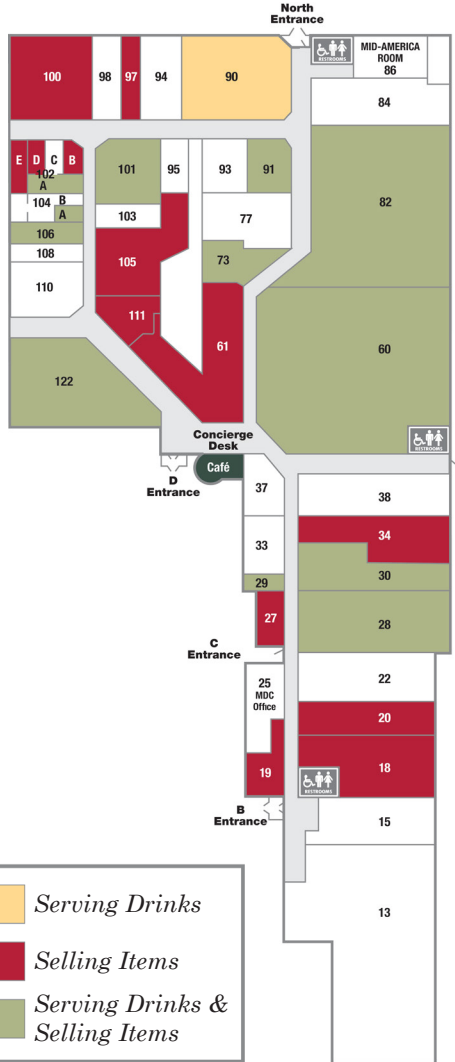

PARTICIPATING SHOWROOMS

- 18 LIGHTING RESOURCE STUDIO
- 19 DECOROOM
- 20 RITA O'BRIEN INTERIORS
- 27 CHATHAM HOUSE LIFESTYLE GALLERY
- 28 FIFI & COCO INTERIORS
- 29 TRA ART GROUP
- 30 ITALCASA DESIGN
- 34 DESIGNER GROUP COLLECTION
- 60 BAKER | MCGUIRE
- 61 TENNANT & ASSOCIATES
- 73 FLOORING DESIGN
- 82 CAI DESIGNS
- 90 THE GHIORDES KNOT
- 91 ANN SACKS
- 97 BRUCE WHITE GALLERY
- 100 ALEXANDRA JUNE
- 101 BEAVER TILE AND STONE
- 102A GUNNAR OLIVIER
- 102B KIA INTERIOR DESIGN
- 102D JOANNE LEDBETTER DESIGNS
- 102E RUTH CASPER DESIGN STUDIO
- 104A ROOM SERVICE INTERIOR DESIGN
- 105 KRAVET
- 106 GARDNER BUILDERS
- 111 RITA O'BRIEN INTERIORS
- 122 CERCAN TILE

1 P.M. | SPECIAL PRESENTATION | MID-AMERICA ROOM
From Tinsel to Twine: Gift Styling for the Holidays

Don't miss this fun workshop with Kelsey Hartung, chief gift designer at *Give Wrapped*, Michigan's Gift Design Studio! Discover the secrets to finding the perfect gift for everyone on your list, along with creative wrapping techniques.